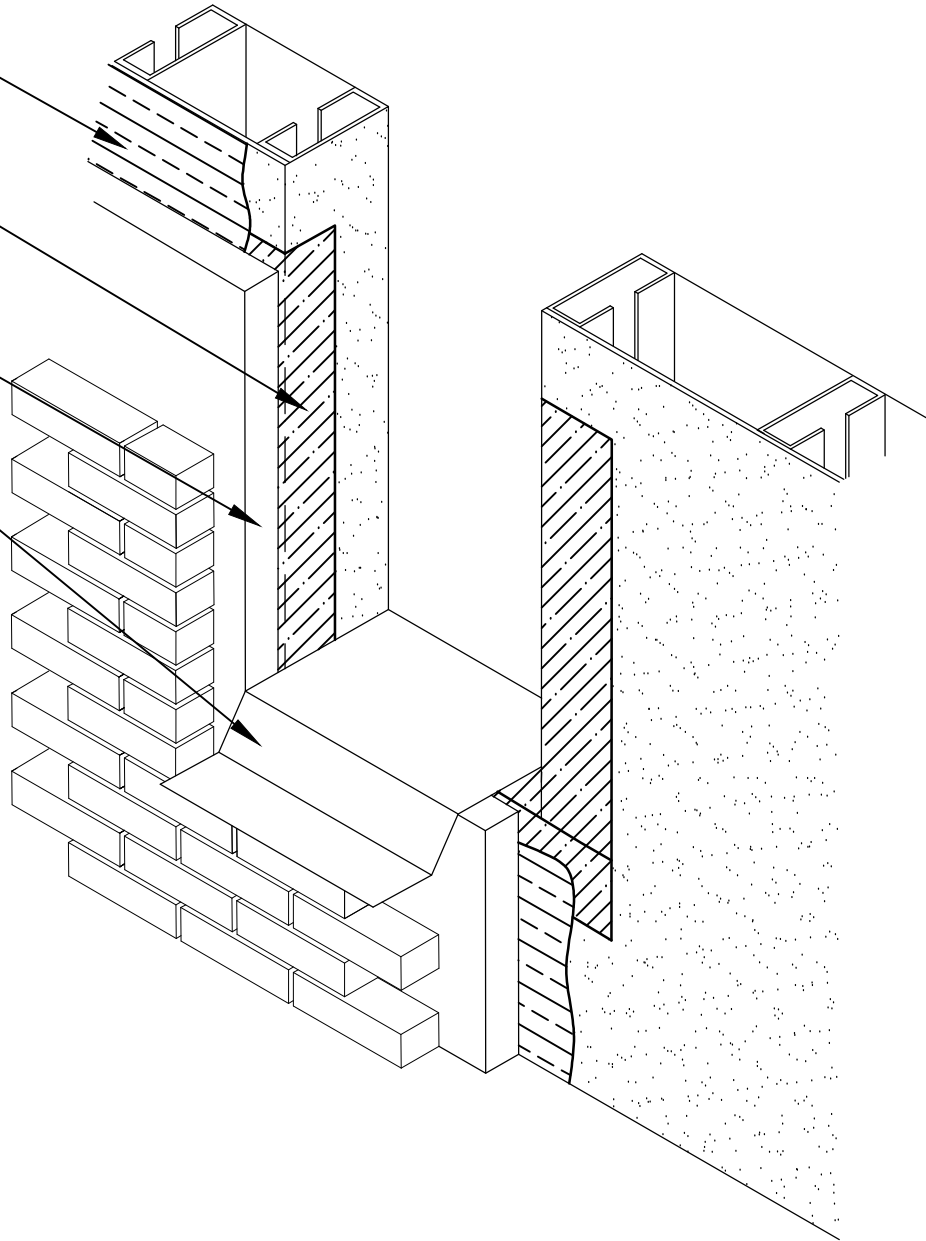

ExoAir 220/230

ExoAir 110/110LT/111

Rigid insulation (by others)

Metal through wall flashing
(by others)

This detail is intended for conceptual purposes only. Detail must be reviewed by a project/design professional.
See www.tremcosealants.com for the most up-to-date product information

Rev	Date	Description	By
-	-	-	-

TREMCO
www.tremcosealants.com

3735 Green Road • Beachwood, OH 44122
Phone : 866-209-2404 • Fax : 216-766-5535

Detail: Isometric- Permeable Fluid- Sheet Flashing
(Exterior Sheathing)
Drawn by: KAB Checked by: SM